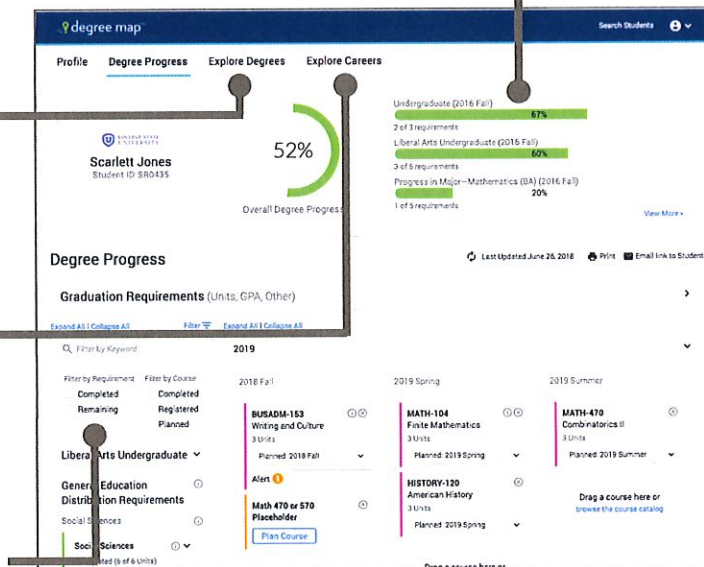

## STEP 2 TRACK PROGRESS

See what requirements you have completed.

## STEP 3 EXPLORE DEGREES

Run multiple "what if" scenarios to compare major or add a minor.

## STEP 4 EXPLORE CAREERS

See job demand and salary information at the local and national level.

## STEP 5 FILTER BY REQUIREMENTS & PLAN COURSES

See what requirements you have left and plan courses for future terms.

Degree Map is available to current students.

Access it now at [UND.edu/one-stop/academics](https://und.edu/one-stop/academics)