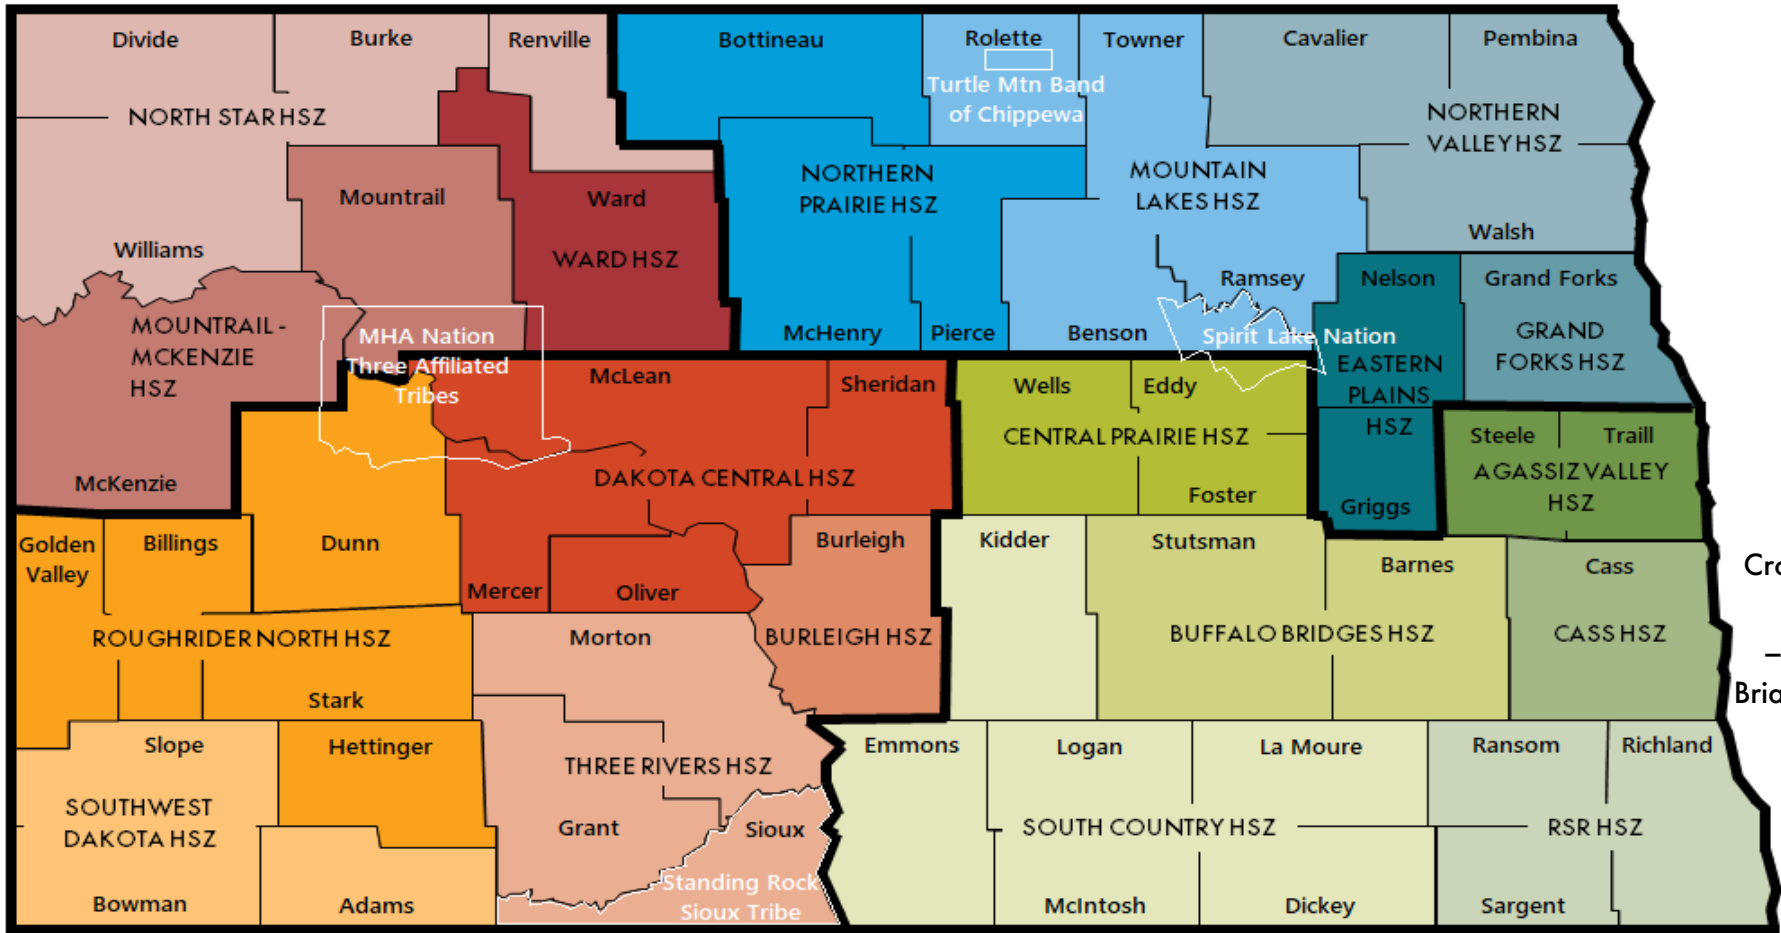

ND CFS QUALITY ASSURANCE

24C QA CASE REVIEW (JULY - SEPTEMBER)

Outreach Map

Cross Zonal Team 4 – Tara Krogh (FC) & Tanya Howell (IH) Cross Zonal Team 1 – Tonya Canerot (FC) & Tanya Howell

Cross Zonal Team 2 – Metro – Brianna Blue

NORTHERN VALLEY HSZ	1	Cavalier, Pembina, Walsh	Val Kirby	Kelsey Buss	Tonya Canerot (FC) & Tanya Howell (IH)
NORTH STAR HSZ	4	Burke, Divide, Renville, Williams	Val Kirby	Samantha Peterson	Tara Krogh (FC) & Tanya Howell (IH)
ROUGH RIDER NORTH HSZ	3	Billings, Dunn, Golden Valley, Hettinger, Stark	Leah Honeyman	Jaime Klauzer	Amy Wesley (FC) & Kyle Russell (IH)
RSR HSZ	2	Ransom, Richland, Sargent	Kassie Thielen	Erin Gange	Dawn Lockrem
SOUTH COUNTRY HSZ	2	Dickey, Emmons, Kidder, La Moure, Logan, McIntosh	Kassie Thielen	Jaime Klauzer	Dawn Lockrem
SOUTHWEST DAKOTA HSZ	3	Adams, Bowman, Slope	Leah Honeyman	Jaime Klauzer	Amy Wesley (FC) & Kyle Russell (IH)
SPIRIT LAKE TRIBE	1	Tribal agency	Megin Mitchell		Tonya Canerot
STANDING ROCK TRIBE	3	Tribal agency	Leah Honeyman		Dawn Lockrem
THREE AFFILIATED TRIBAL NATION (MHA NATION)	4	Tribal agency	Oriana Peterson		Tara Krogh
THREE RIVERS HSZ	3	Grant, Morton, Sioux	Megin Mitchell	Jaime Klauzer	Amy Wesley (FC) & Kyle Russell (IH)
TURTLE MOUNTAIN TRIBE	1	Tribal agency	Niki Kolberg		Tonya Canerot
WARD COUNTY HSZ	4	Ward	Oriana Peterson	Samantha Peterson	Tara Krogh (FC) & Tanya Howell (IH)