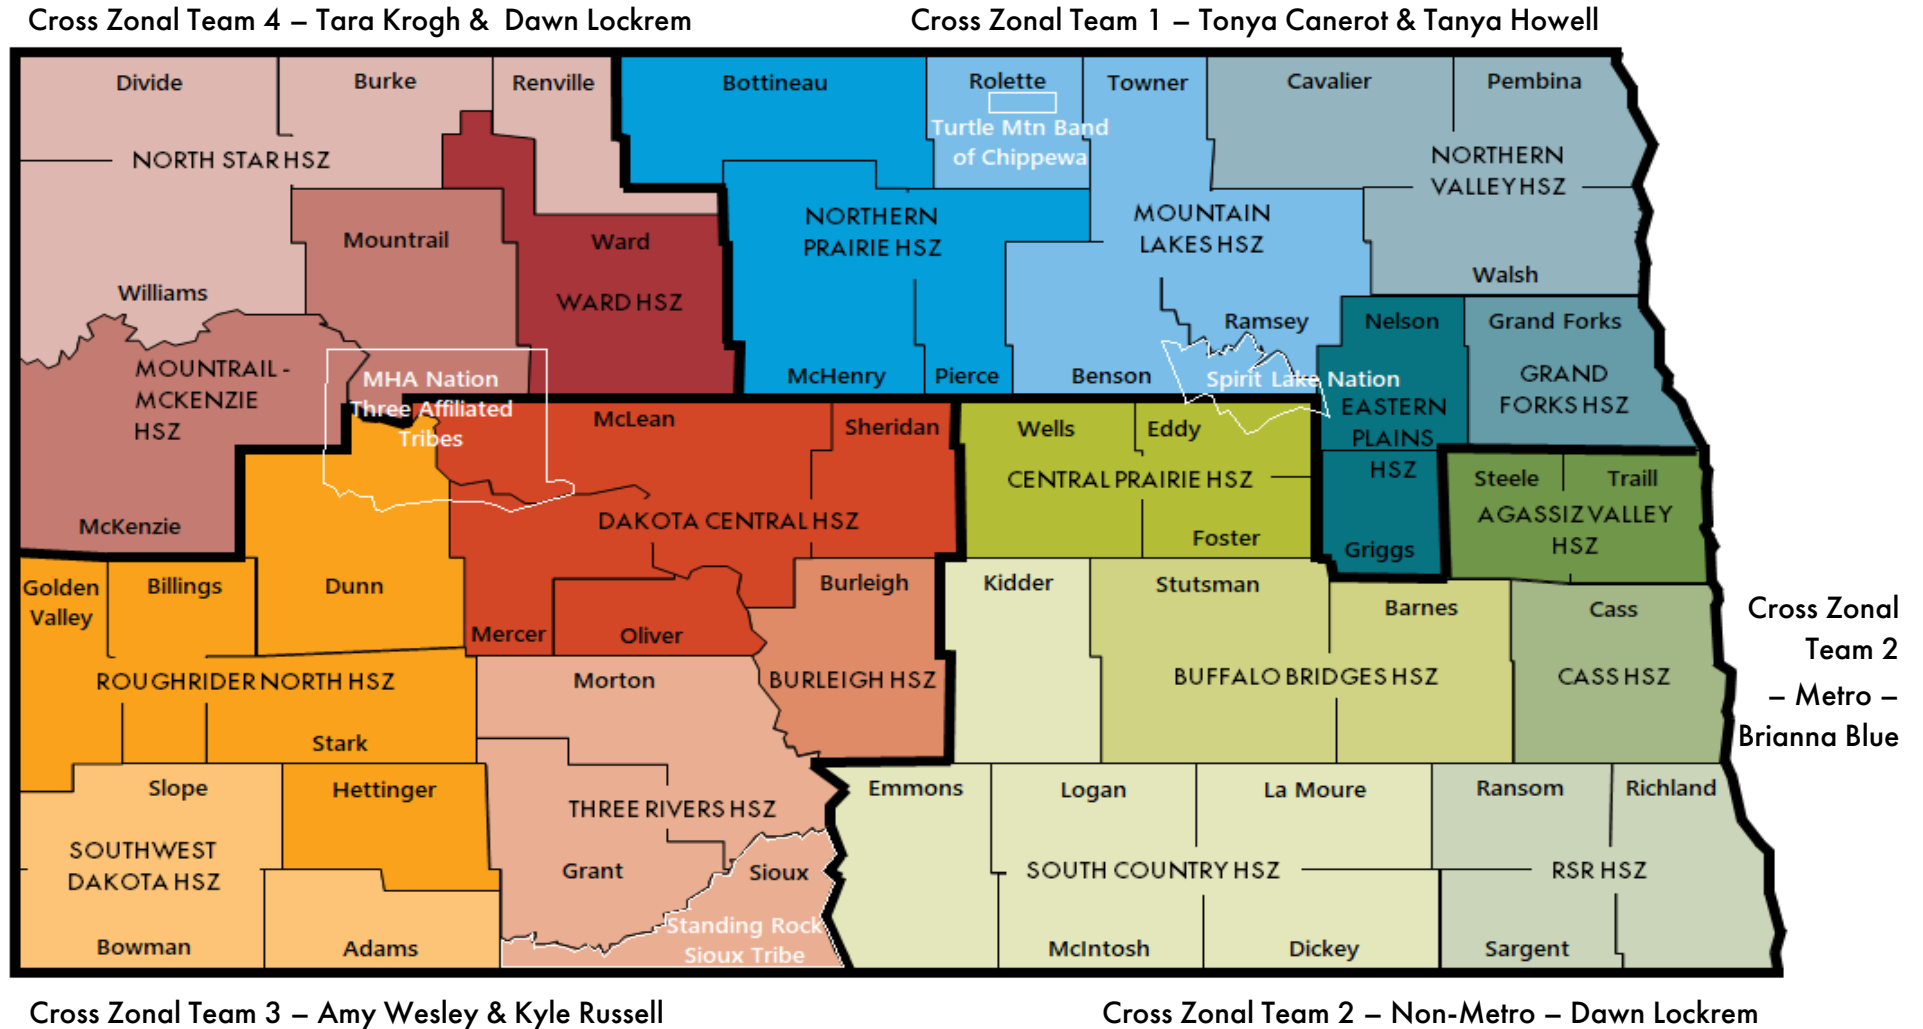

ND CFS QUALITY ASSURANCE

ROUND 4 CFSR QUARTER 1 (OCTOBER – DECEMBER)

Outreach Map

AGENCY	CXZ TEAM	COUNTY LOCATIONS	IH/FC FSS	CPS FSS	QA UNIT STAFF
AGASSIZ VALLEY HSZ	2	Steele, Traill	Katie Nelson	Erin Gange	Dawn Lockrem
BURLEIGH COUNTY HSZ	3	Burleigh	Val Kirby & Megin Mitchell	Erin Gange	Amy Wesley
BUFFALO BRIDGES HSZ	2	Barnes, Stutsman	Kassie Thielen	Erin Gange	Dawn Lockrem
CASS COUNTY HSZ	2	Cass	Kassie Thielen & Niki Kolberg	Sara Slayton	Brianna Blue
CENTRAL PRAIRIE HSZ	2	Eddy, Foster, Wells	Kassie Thielen	Erin Gagne	Dawn Lockrem
DAKOTA CENTRAL HSZ	3	McLean, Mercer, Oliver, Sheridan	Kassie Thielen	Jaime Klauzer	Kyle Russell
DJS – NORTH CENTRAL	4	Office – Minot	Oriana Peterson		Dawn Lockrem
DJS – NORTHEAST	1	Office – Grand Forks	Oriana Peterson		Tonya Canerot
DJS – NORTHWEST	4	Office – Williston	Oriana Peterson		Dawn Lockrem
DJS – LAKE REGION	1	Office – Devils Lake	Oriana Peterson		Tonya Canerot
DJS – SOUTH CENTRAL	2	Office – Jamestown	Oriana Peterson		Dawn Lockrem
DJS – SOUTHEAST	2	Office – Fargo	Oriana Peterson		Brianna Blue (Metro) & Dawn Lockrem (Non)
DJS – SOUTHWEST	3	Office – Dickinson	Oriana Peterson		Kyle Russell
DJS – WEST CENTRAL	3	Office – Bismarck	Oriana Peterson		Kyle Russell
EASTERN PLAINS HSZ	1	Griggs, Nelson	Kassie Thielen	Erin Gange	Tanya Howell
GRAND FORKS HSZ	1	Grand Forks	Katie Nelson	Kelsey Buss	Tonya Canerot
MOUNTAIN LAKES HSZ	1	Benson, Ramsey, Rolette, Towner	Oriana Peterson	Kelsey Buss	Tanya Howell
MOUNTRAIL MCKENZIE HSZ	4	McKenzie, Mountrail	Val Kirby	Jaime Klauzer	Tara Krogh
NORTHERN PRAIRIE HSZ	1	Bottineau, McHenry, Pierce	Oriana Peterson	Kelsey Buss	Tanya Howell
NORTHERN VALLEY HSZ	1	Cavalier, Pembina, Walsh	Val Kirby	Kelsey Buss	Tanya Howell