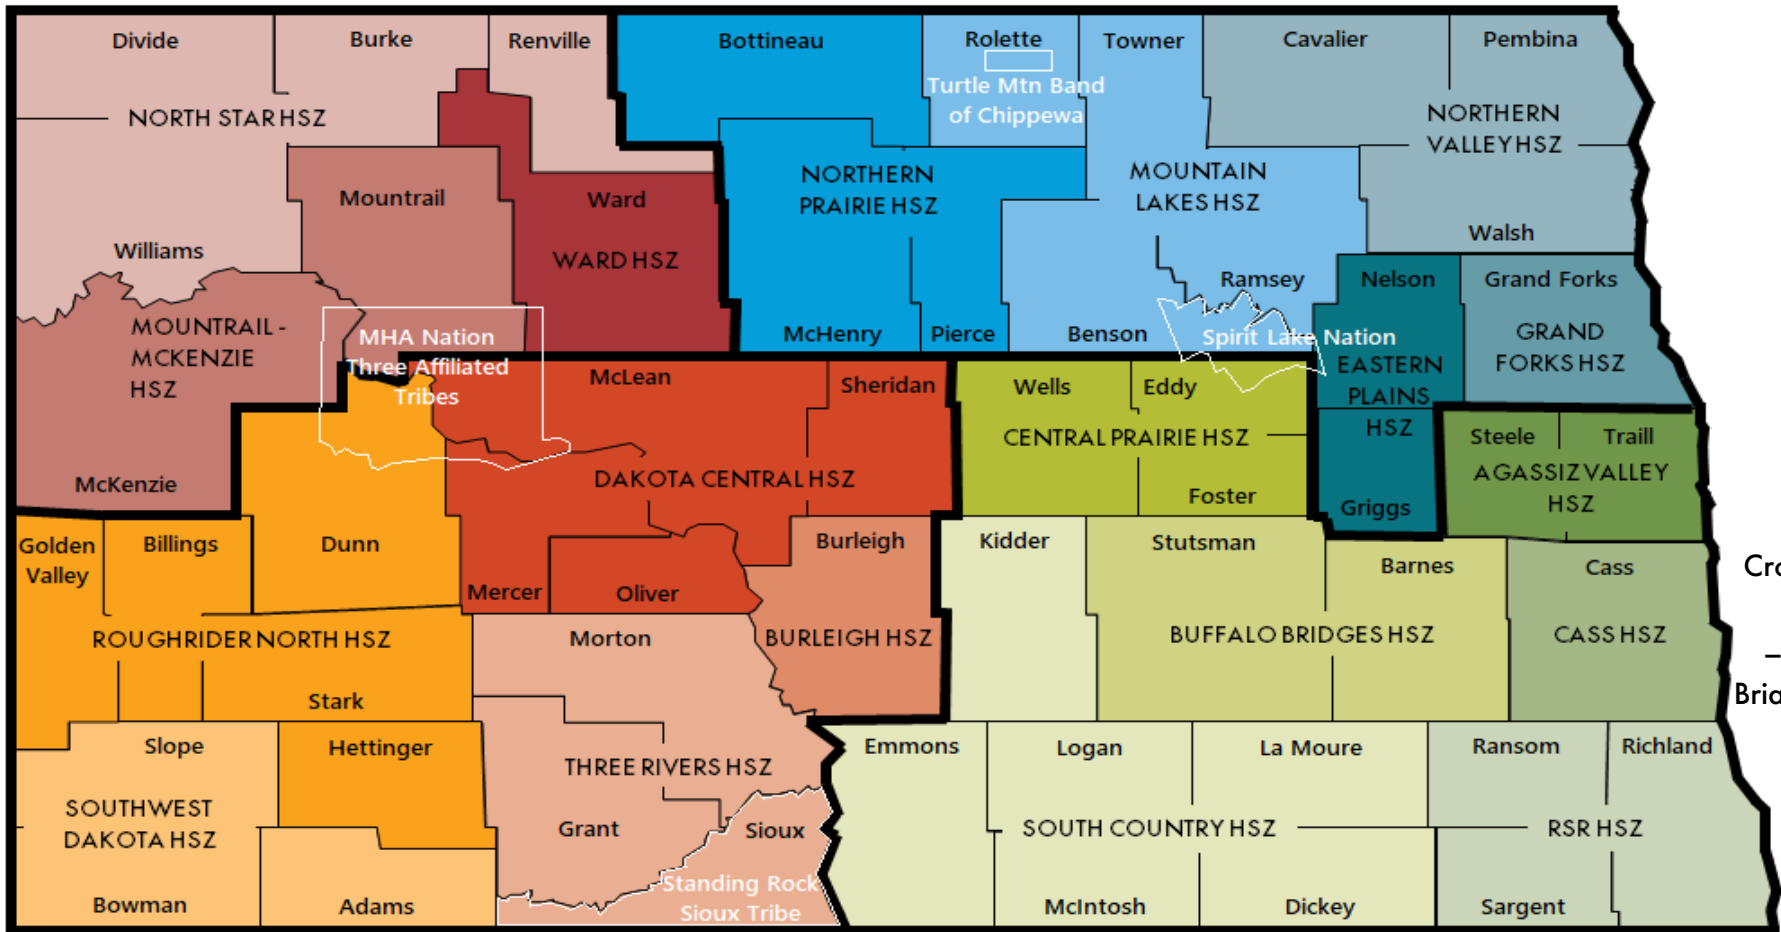

ND CFS QUALITY ASSURANCE

24B QA CASE REVIEW (APRIL-JUNE)

Outreach Map

Cross Zonal Team 4 – Tara Krogh (FC) & Tanya Howell (IH)

Cross Zonal Team 1 – Tonya Canerot (FC) & Tanya Howell (IH)

Cross Zonal Team 2 – Metro – Brianna Blue

NORTHERN VALLEY HSZ	1	Cavalier, Pembina, Walsh	Niki Kolberg	Kelsey Buss	Tonya Canerot (FC) & Tanya Howell (IH)
NORTH STAR HSZ	4	Burke, Divide, Renville, Williams	Oriana Peterson	Samantha Peterson	Tara Krogh (FC) & Tanya Howell (IH)
ROUGH RIDER NORTH HSZ	3	Billings, Dunn, Golden Valley, Hettinger, Stark	Leah Honeyman	Jaime Klauzer	Amy Wesley (FC) & Kyle Russell (IH)
RSR HSZ	2	Ransom, Richland, Sargent	Kassie Thielen	Erin Gange	Dawn Lockrem
SOUTH COUNTRY HSZ	2	Dickey, Emmons, Kidder, La Moure, Logan, McIntosh	Val Kirby	Jaime Klauzer	Dawn Lockrem
SOUTHWEST DAKOTA HSZ	3	Adams, Bowman, Slope	Leah Honeyman	Jaime Klauzer	Amy Wesley (FC) & Kyle Russell (IH)
SPIRIT LAKE TRIBE	1	Tribal agency	Val Kirby		Tonya Canerot
STANDING ROCK TRIBE	3	Tribal agency	Leah Honeyman		Amy Wesley
THREE AFFILIATED TRIBAL NATION (MHA NATION)	4	Tribal agency	Oriana Peterson		Tara Krogh
THREE RIVERS HSZ	3	Grant, Morton, Sioux	Leah Honeyman	Jaime Klauzer	Amy Wesley (FC) & Kyle Russell (IH)
TURTLE MOUNTAIN TRIBE	1	Tribal agency	Niki Kolberg		Tonya Canerot
WARD COUNTY HSZ	4	Ward	Oriana Peterson	Samantha Peterson	Tara Krogh (FC) & Tanya Howell (IH)